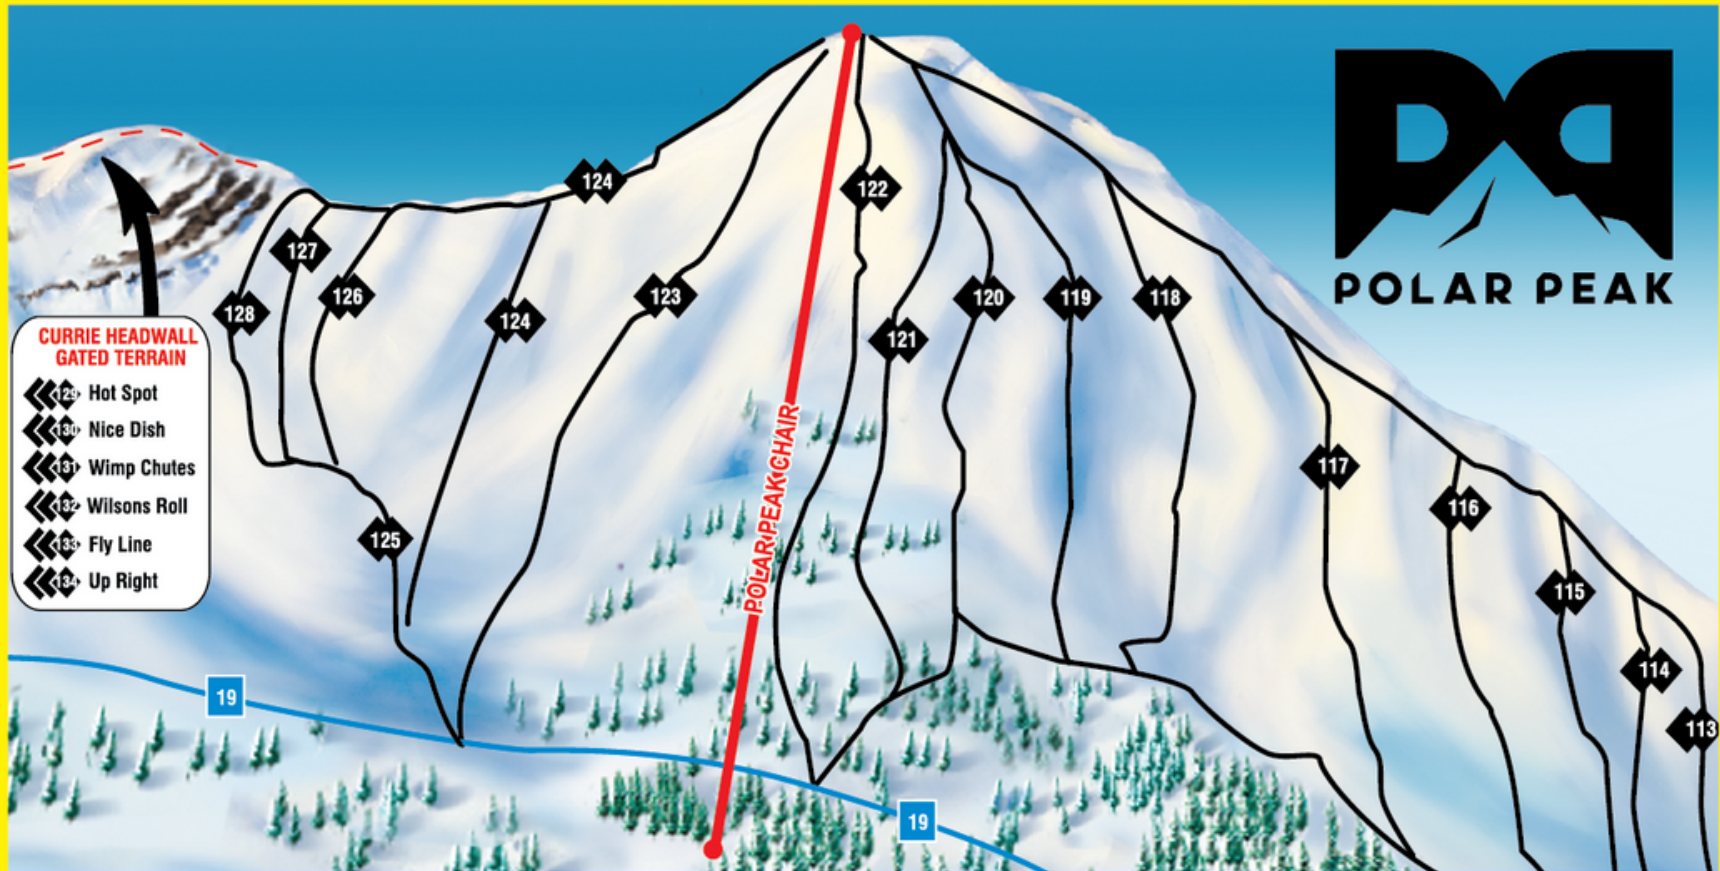

# POLAR PEAK TRAIL MAP

## EXTREME TERRAIN

- |                      |                 |                     |                     |
|----------------------|-----------------|---------------------|---------------------|
| 113 Little Dipper    | 117 Baby Bear   | 121 Barely Legal    | 125 Polar Circus    |
| 114 Big Dipper Upper | 118 Mama Bear   | 122 Polar Lift Line | 126 Crusty          |
| 115 Goldi Locks      | 119 Papa Bear   | 123 Shale Slope     | 127 Bozo            |
| 116 Spirit Bear      | 120 Grampa Bear | 124 Polar Coaster   | 128 Side Show Bob's |